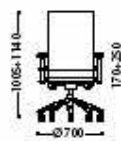

Diplomat 1 A7 B5 C1 L4