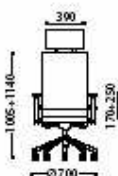

DIPLOMAT COLLECTION:

Diplomat 1Z A7 B5 C1 L4